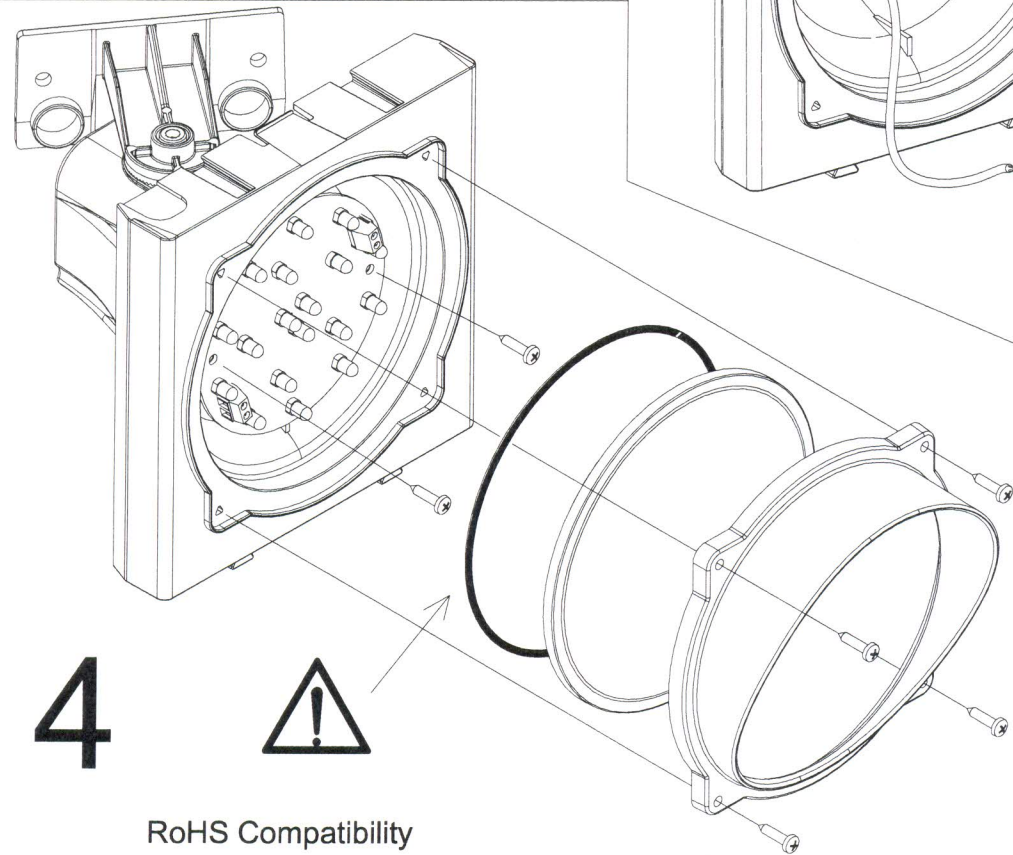

	Q.tà
 ARSFS	1
 X61A100	1
 X61A569	1
 ARSFCP	2
 X61A1455 X61A1456 X61A1457	1
 X61A1244	1
 X61A1319	1
 X61A41	6
 ARSFP	1
 X61A17	1
 ARSFG ARSFR ARSFV	1
 ARSFCM	1

PSU 230V
max 5W

1

2

3.5 < ϕ < 7

3

4

COD. ISTR. X61A1658 - REV 01 del 09/11/2011