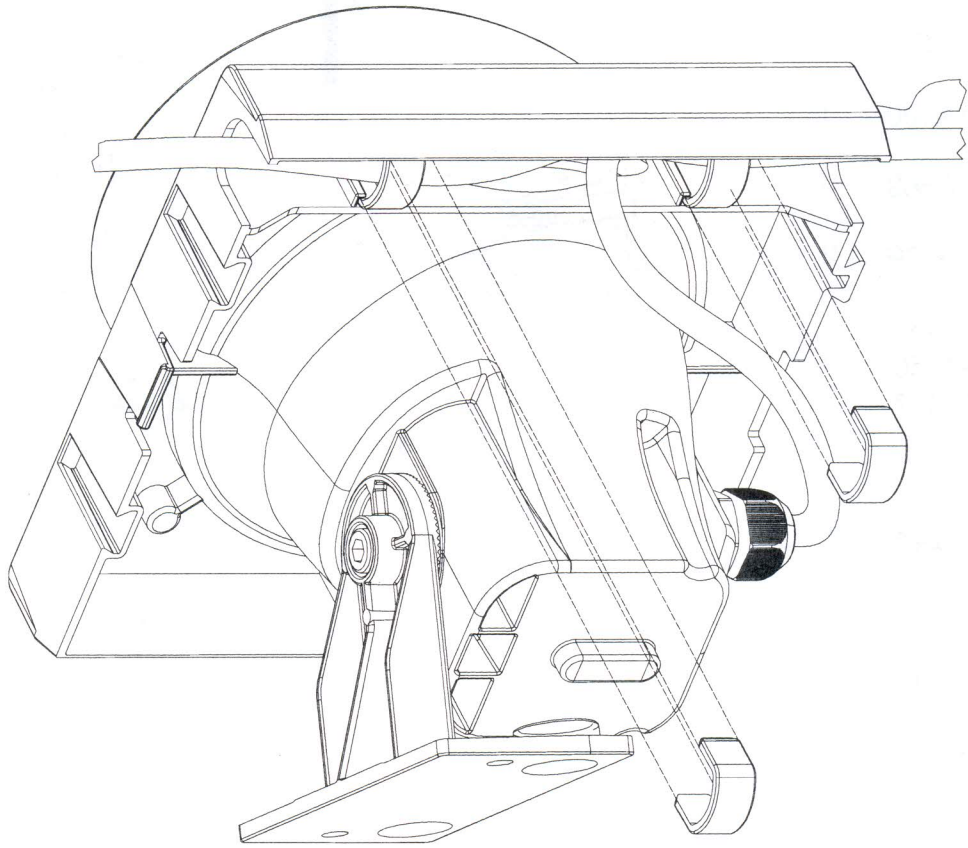

NON USARE LAMPADE AD INCANDESCENZA
DO NOT USE LIGHT BULBS
KEINE GLÜHLAMPEN VERWENDEN

MADE IN EUROPE